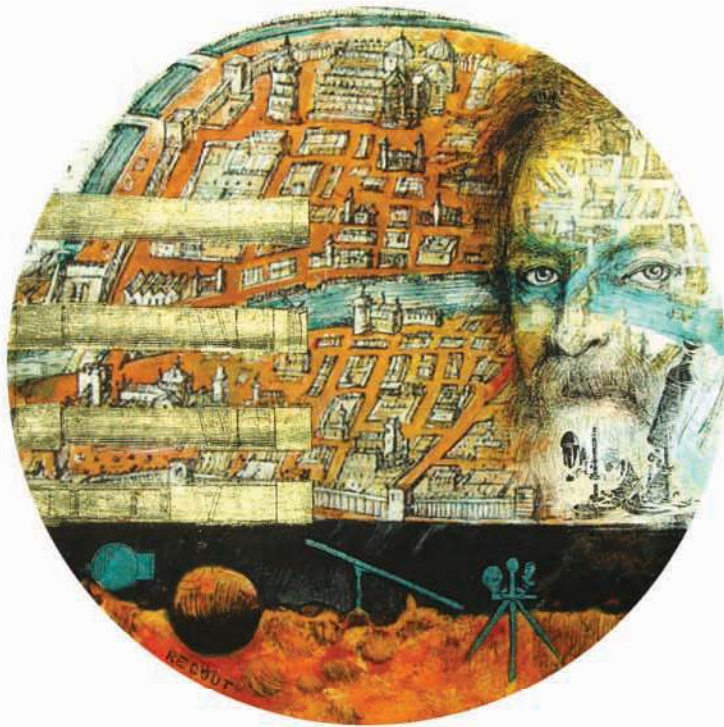

This body of artwork signed Regout offers an contemporary artistic vision of world maps. Find out ahead of historic personalities. Track ahead to the invention in each work and travel in the emotion

If the earth is based on water, whereupon the water she lies ?

VERRE • GLASS
TONDO Ø 56 cm

Ferdinand Graf von Zeppelin

VERRE • GLASS
TONDO Ø 56 cm

Galileo Galilei

VERRE • GLASS
TONDO Ø 56 cm

ISABELLE REGOUT

Benjamin Franklin

Jacques Cartier